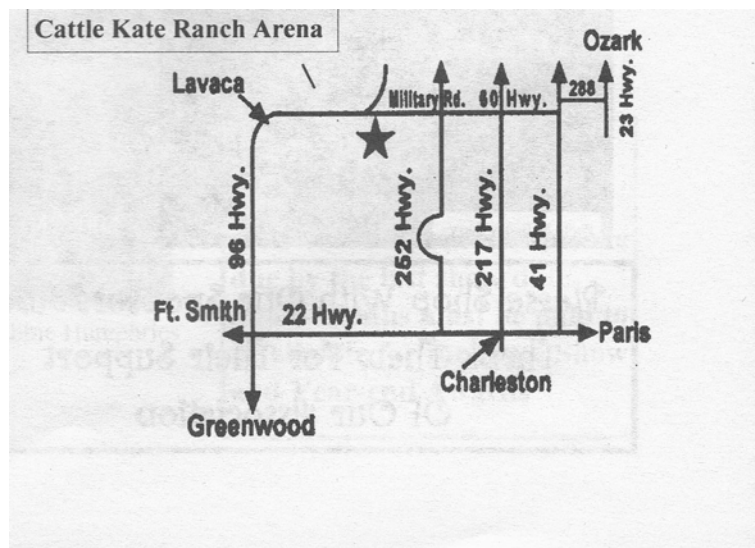

**All shows will be held at Cattle Kate Ranch Arena
5711 Military Road-Lavaca, Arkansas**

**Shows start at 10:00 A.M.
Halter/Performance Classes First
Speed Events will not begin before 3:00 P.M.**

Be sure to bring your lawn chairs!!